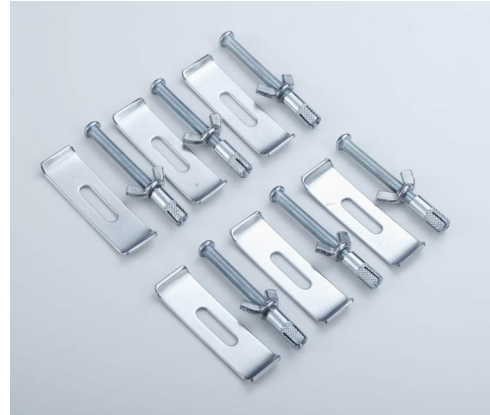

# AFCLU0601

MOUNTING HARDWARE

## Specifications

Item number	AFCLU0601
Material	Stainless steel 304