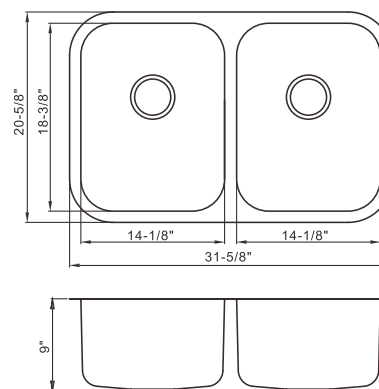

AFUR3221UE

UNDERMOUNT DOUBLE BOWL SINKS

Specifications

Item number	AFUR3221UE
Material	Stainless steel 304
Sink Mount Type	under-mount
Bowl Configuration	Double equal
Number of bowls	2
Sink Gauge	18
Manufacturer Color/Finish	stainless steel brushed finish
Minimum Cabinet Size (Inches)	36"
Number of Faucet Holes	None(customizable)
Width (Inches)	20-5/8"
Length (Inches)	31-5/8"
Depth of Bowl 1 (Inches)	9"
Depth of Bowl 2 (Inches)	9"
Depth of Bowl 3 (Inches)	None
Heat Resistance in Degrees F	600+
Cutout Below Counter Height	9"
Cutout Width (Inches)	18-3/8"
Cutout Length (Inches)	29-5/8"
Noise Insulation	Yes
Includes Mounting Hardware	Yes
Includes Drain	No
Drain Location	offset
CUPC Safety Listing	Yes
Warranty	25-Year
Gross Weight (lbs.)	23.2
Net weight (lbs.)	16.4
Length of package (Inches)	32-1/2"
Width of package (Inches)	21-1/4"
Height of package (Inches)	10"

Features

- Premium 16 & 18-gauge T-304 Stainless Steel
- 18/8 Chrome-Nickel content
- Different double bowl design with handcrafted brush finish
- *MLSD* multi level sound deadening technology
- Mounting hardware and template included
- Limited lifetime warranty