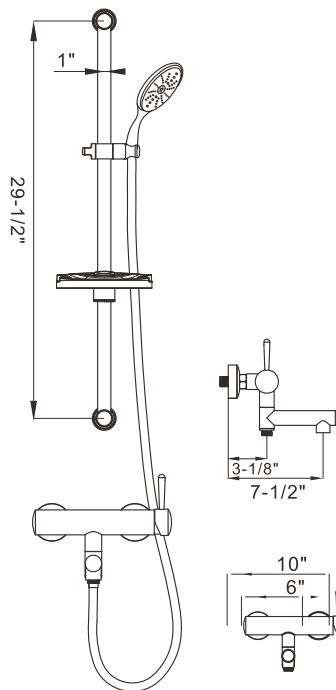

AFJZ04

STAINLESS STEEL EXPOSED SHOWER

Specifications

Item number	AFJZ04
Shower Type	Comb Shower
Manufacturer Color/Finish	Brushed finish
Total Height	Customizable
Showerhead Diameter(Inches)	None applicalbe
Max Flow Rate(Showerhead)	None applicalbe
Showerhead Material	None applicalbe
Showerhead Pause/Trickle Control	No
Number of Showerhead Spray	None applicalbe
Handheld Showerhead Diameter	5-1/2"
Max Flow Rate(Handheld)	2.5 GPM(9.5LPM)
Handheld Material	Plastic
Handheld Pause/Trickle Control	No
Number of Handheld Spray Patterns	2-way
Includes Slide Bar	Yes
Slide Bar length (Inches)	29-1/2"
Hose Material	Stainless steel 304
Hose Length(Inches)	59"
Shower handle Type	Lever
Shower handle length (Inches)	10"
Shower handle Width (Inches)	7-7/8"
Shower handle height (Inches)	7-7/8"
Valve include	Yes
Diverter Type	None applicalbe
Pressure Balance/Scald Guard	Yes
Temperature Limit Control	Yes
Connection Type	hose
CUPC Safety Listing	yes
Warranty	5-year
Gross Weight (lbs.)	12.6
Net weight (lbs.)	8.6
Length of package (Inches)	31-3/4"
Width of package (Inches)	15-1/2"
Height of package (Inches)	4-1/4"

Features

- T-304 Stainless Steel, 18/8, Brushed finish
- Exposed thermostatic shower valve with sliding rail kit and multifunction handset
- Bath filler with turn on/off
- Includes ceramic disk cartridge
- Bath tub filler with on/off feature exclusive to AFA