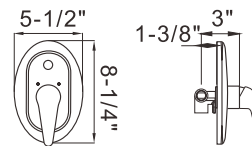

AFNZ06

STAINLESS STEEL CONCEALED SHOWER

Specifications

Item number	AFNZ06
Shower Type	Comb Shower
Manufacturer Color/Finish	Brushed finish
Total Height	72"-78" to floor
Showerhead Diameter(Inches)	8-1/4"
Max Flow Rate(Showerhead)	2.5 GPM(9.5LPM)
Showerhead Material	Stainless steel 304
Showerhead Pause/Trickle Control	No
Number of Showerhead Spray	None applicalbe
Handheld Showerhead Diameter	None applicalbe
Max Flow Rate(Handheld)	None applicalbe
Handheld Material	None applicalbe
Handheld Pause/Trickle Control	No
Number of Handheld Spray Patterns	No
Includes Slide Bar	No
Slide Bar length (Inches)	Stainless steel 304
Hose Material	59"
Hose Length(Inches)	Lever
Shower handle Type	8-1/4"
Shower handle length (Inches)	5-1/2"
Shower handle Width (Inches)	3"
Shower handle height (Inches)	None applicalbe
Valve include	Yes
Diverter Type	1-way
Pressure Balance/Scald Guard	Yes
Temperature Limit Control	Yes
Connection Type	NPT
CUPC Safety Listing	yes
Warranty	5-year
Gross Weight (lbs.)	9
Net weight (lbs.)	6.8
Length of package (Inches)	21"
Width of package (Inches)	16"
Height of package (Inches)	4"

Features

- T-304 Stainless Steel, 18/8, Brushed finish
- Concealed shower valve with large overhead shower
- Large shower head with pivot adjustment
- Includes thermostatic ceramic disk cartridge