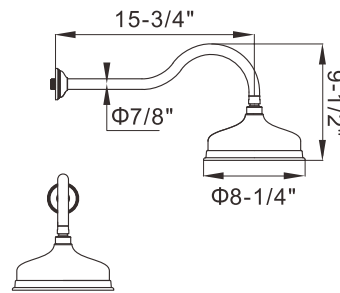

AFNZ06

STAINLESS STEEL CONCEALED SHOWER

Specifications

Item number	AFNZ06
Shower Type	Comb Shower
Manufacturer Color/Finish	Brushed finish
Total Height	72"-78" to floor
Showerhead Diameter(Inches)	8-1/4"
Max Flow Rate(Showerhead)	2.5 GPM(9.5LPM)
Showerhead Material	Stainless steel 304
Showerhead Pause/Trickle Control	No
Number of Showerhead Spray	None applicalbe
Handheld Showerhead Diameter	None applicalbe
Max Flow Rate(Handheld)	None applicalbe
Handheld Material	None applicalbe
Handheld Pause/Trickle Control	No
Number of Handheld Spray Patterns	No
Includes Slide Bar	No
Slide Bar length (Inches)	Stainless steel 304
Hose Material	59"
Hose Length(Inches)	Lever
Shower handle Type	8-1/4"
Shower handle length (Inches)	5-1/2"
Shower handle Width (Inches)	3"
Shower handle height (Inches)	None applicalbe
Valve include	Yes
Diverter Type	1-way
Pressure Balance/Scald Guard	Yes
Temperature Limit Control	Yes
Connection Type	NPT
CUPC Safety Listing	yes
Warranty	5-year
Gross Weight (lbs.)	9
Net weight (lbs.)	6.8
Length of package (Inches)	21"
Width of package (Inches)	16"
Height of package (Inches)	4"

Features

- T-304 Stainless Steel, 18/8, Brushed finish
- Concealed shower valve with large overhead shower
- Large shower head with pivot adjustment
- Includes thermostatic ceramic disk cartridge