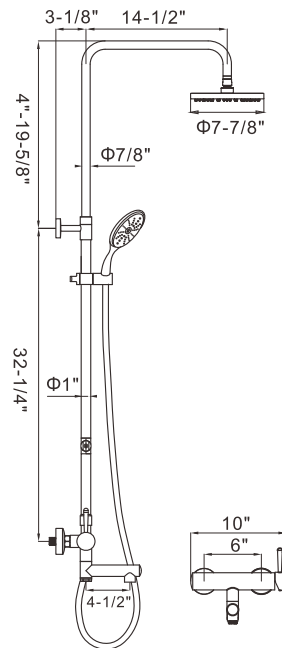

AFYZ01

STAINLESS STEEL EXPOSED SHOWER

Specifications

| | |
|-----------------------------------|---------------------|
| Item number | AFYZ01 |
| Shower Type | Comb Shower |
| Manufacturer Color/Finish | Brushed finish |
| Total Height | 36"-52" |
| Showerhead Diameter(Inches) | 7-7/8" |
| Max Flow Rate(Showerhead) | 2.5GPM(9.5LPM) |
| Showerhead Material | Stainless steel 304 |
| Showerhead Pause/Trickle Control | No |
| Number of Showerhead Spray | 1-way |
| Handheld Showerhead Diameter | 4" |
| Max Flow Rate(Handheld) | 2.5 GPM(9.5LPM) |
| Handheld Material | Plastic |
| Handheld Pause/Trickle Control | No |
| Number of Handheld Spray Patterns | 5-way |
| Includes Slide Bar | Yes |
| Hose Material | Stainless steel 304 |
| Hose Length(Inches) | 59" |
| Shower handle Type | Lever |
| Shower handle length (Inches) | 10" |
| Shower handle Width (Inches) | 7-7/8" |
| Shower handle height (Inches) | 7-7/8" |
| Valve include | Yes |
| Diverter Type | 3-way |
| Pressure Balance/Scald Guard | Yes |
| Temperature Limit Control | Yes |
| Connection Type | NPT |
| CUPC Safety Listing | yes |
| Warranty | 5-year |
| Gross Weight (lbs.) | 16.5 |
| Net weight (lbs.) | 12.5 |
| Length of package (Inches) | 38-3/4" |
| Width of package (Inches) | 16-3/4" |
| Height of package (Inches) | 4-1/2" |

Features

- T-304 Stainless Steel, 18/8, Brushed finish
- Exposed thermostatic shower valve with sliding rail kit and multifunction handset
- 3 way diverter, large overhead shower, hand shower or bath filler
- Large shower head with height and pivot adjustment
- Includes ceramic disk cartridge
- Bath tub filler with on/off feature exclusive to AFA