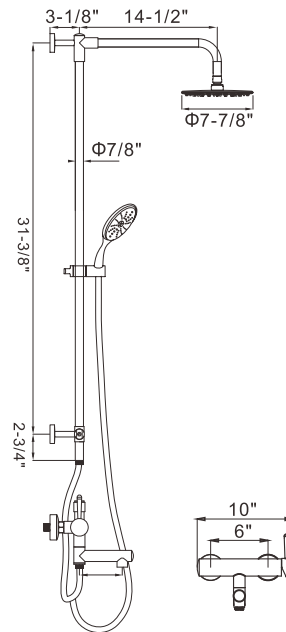

AFYZ03

STAINLESS STEEL EXPOSED SHOWER

Specifications

Item number	AFYZ03
Shower Type	Comb Shower
Manufacturer Color/Finish	Brushed finish
Total Height	34" + (customizable)
Showerhead Diameter(Inches)	7-7/8"
Max Flow Rate(Showerhead)	2.5 GPM(9.5LPM)
Showerhead Material	Stainless steel 304
Showerhead Pause/Trickle Control	No
Number of Showerhead Spray	1-way
Handheld Showerhead Diameter	4"
Max Flow Rate(Handheld)	2.5 GPM(9.5LPM)
Handheld Material	Plastic
Handheld Pause/Trickle Control	No
Number of Handheld Spray Patterns	5-way
Includes Slide Bar	Yes
Hose Material	Stainless steel 304
Hose Length(Inches)	59"
Shower handle Type	Lever
Shower handle length (Inches)	10"
Shower handle Width (Inches)	7-7/8"
Shower handle height (Inches)	7-7/8"
Valve include	Yes
Diverter Type	2-way
Pressure Balance/Scald Guard	Yes
Temperature Limit Control	Yes
Connection Type	Hose
CUPC Safety Listing	yes
Warranty	5-year
Gross Weight (lbs.)	16
Net weight (lbs.)	12.4
Length of package (Inches)	41-3/4"
Width of package (Inches)	15-3/4"
Height of package (Inches)	4-3/4"

Features

- T-304 Stainless Steel, 18/8, Brushed finish
- Exposed thermostatic shower valve with sliding rail kit and multifunction handset
- 3 way diverter, large overhead shower, hand shower or bath filler
- Large shower head with height and pivot adjustment
- Includes ceramic disk cartridge
- Bath tub filler with on/off feature exclusive to AFA